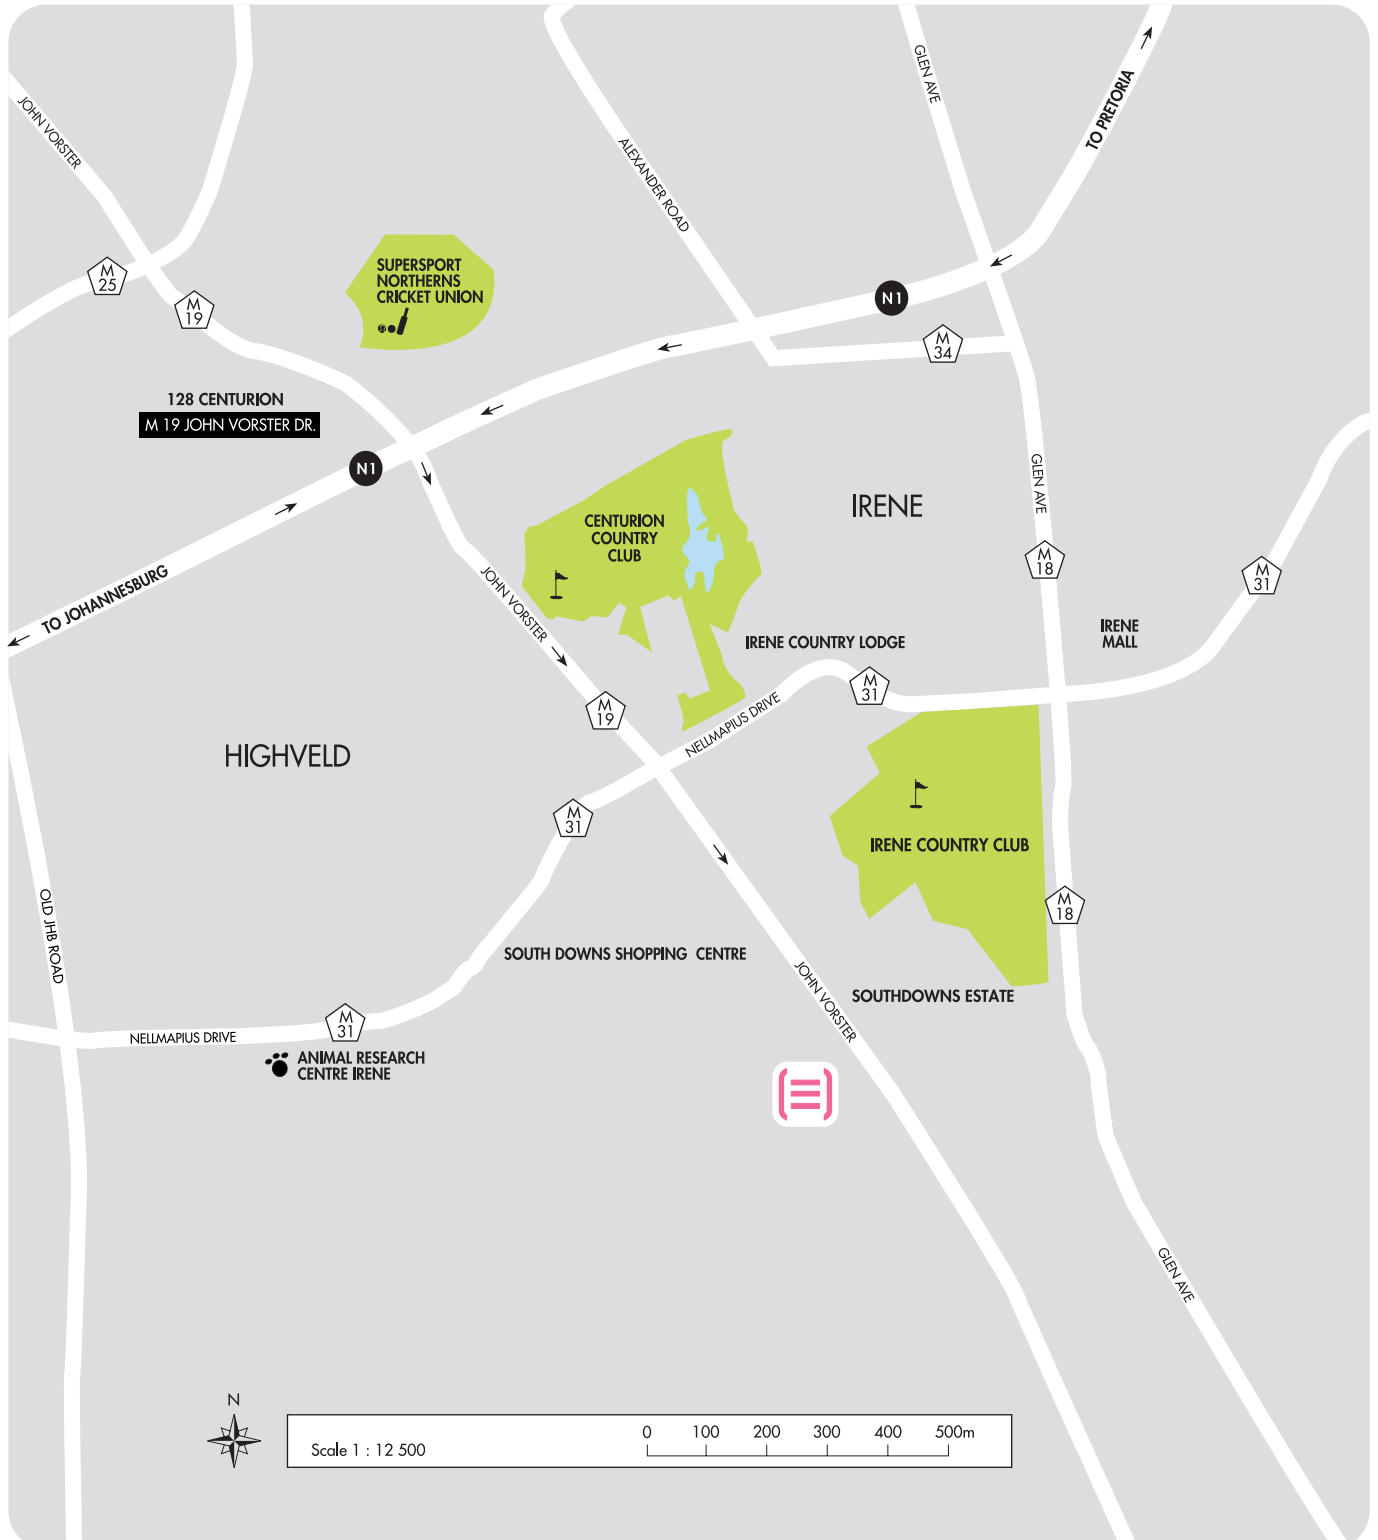

COLLECTIVE(≡)

Directions to Collective

P +27 73 707 3399
E create@artscollective.co.za
W www.artscollective.co.za

A Sport and Art Exchange
SAX Building
John Vorster Drive
Southdowns
Irene
Gauteng